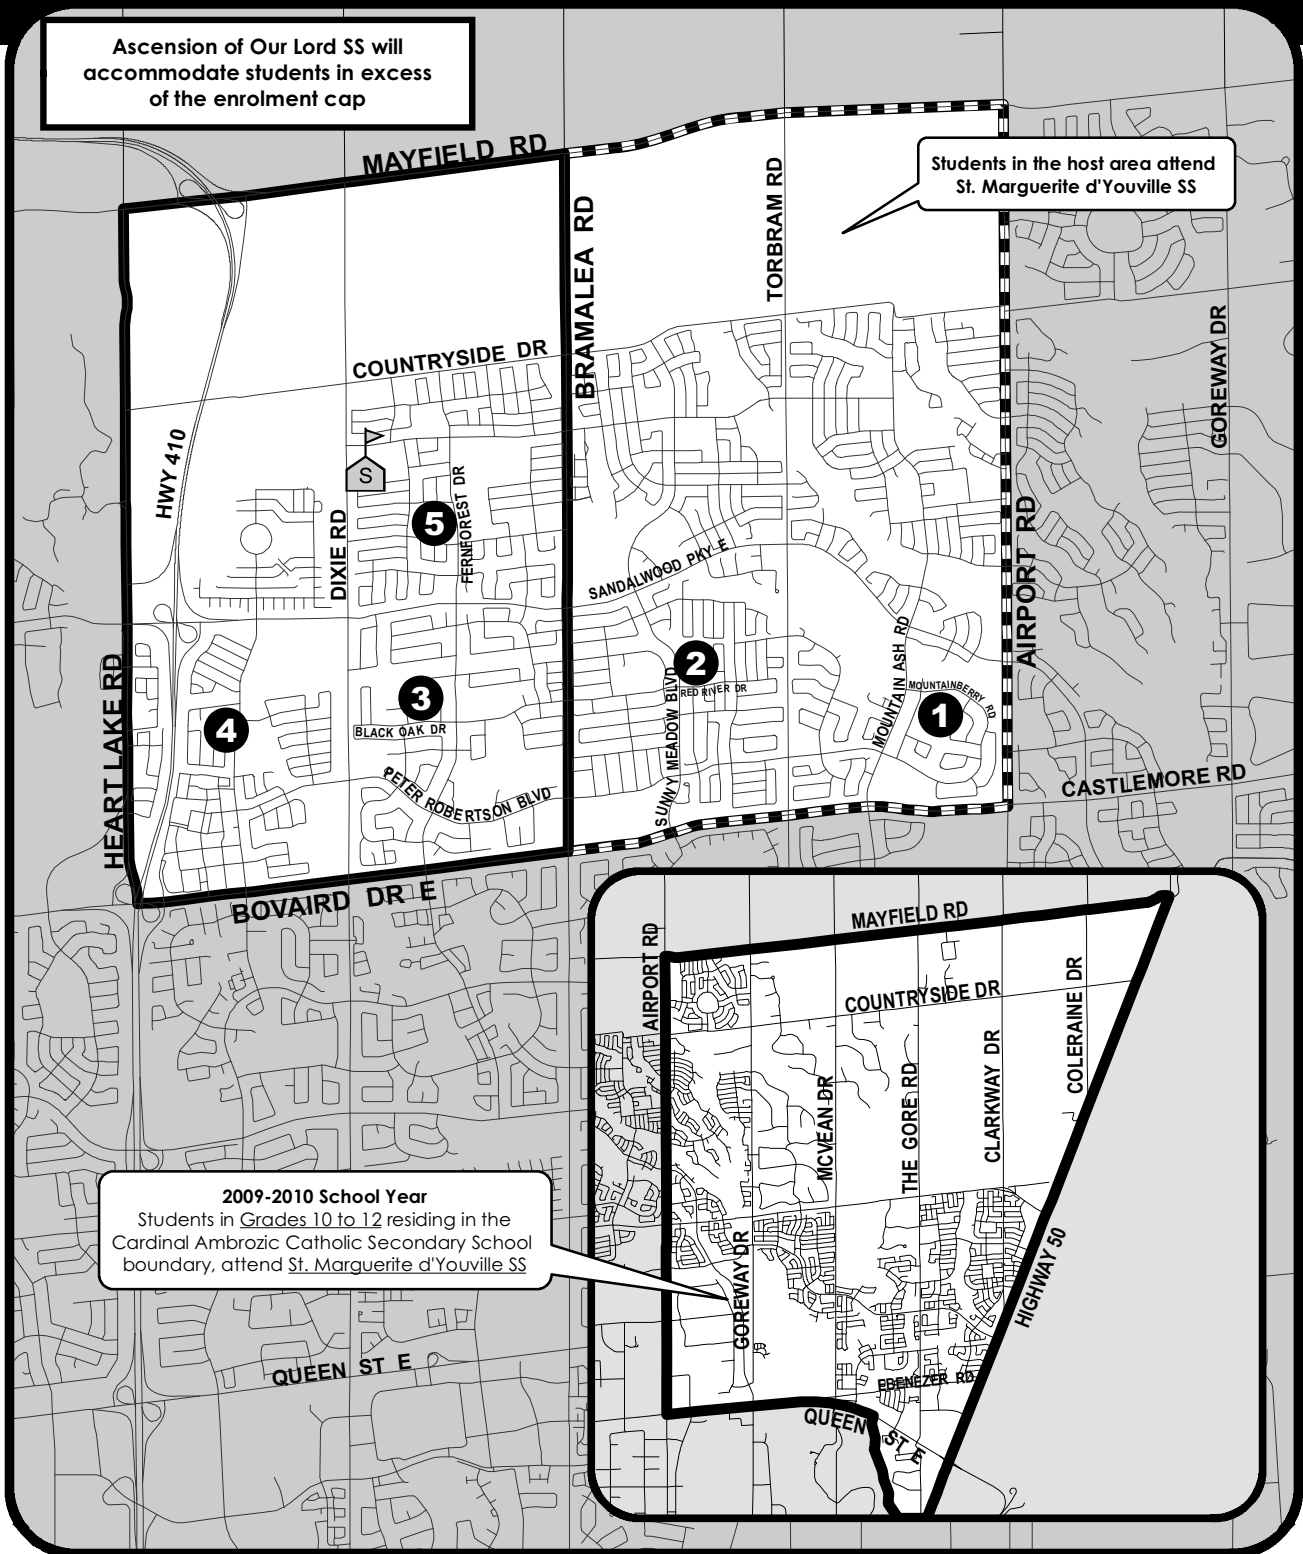

Ascension of Our Lord SS will accommodate students in excess of the enrolment cap

Students in the host area attend St. Marguerite d'Youville SS

2009-2010 School Year
Students in Grades 10 to 12 residing in the Cardinal Ambrozic Catholic Secondary School boundary, attend St. Marguerite d'Youville SS

Feeder Schools

1. Father Clair Tipping (Hosted)
2. Good Shepherd (Hosted)
3. Our Lady of Providence
4. St. Isaac Jogues
5. Venerable Michael J. McGivney Catholic

Extended French:

St. Thomas Aquinas SS

ST. MARGUERITE D'YOUVILLE SS

10815 Dixie Road
Brampton, ON L6R 2W5
905-789-5560

Grades 9-12